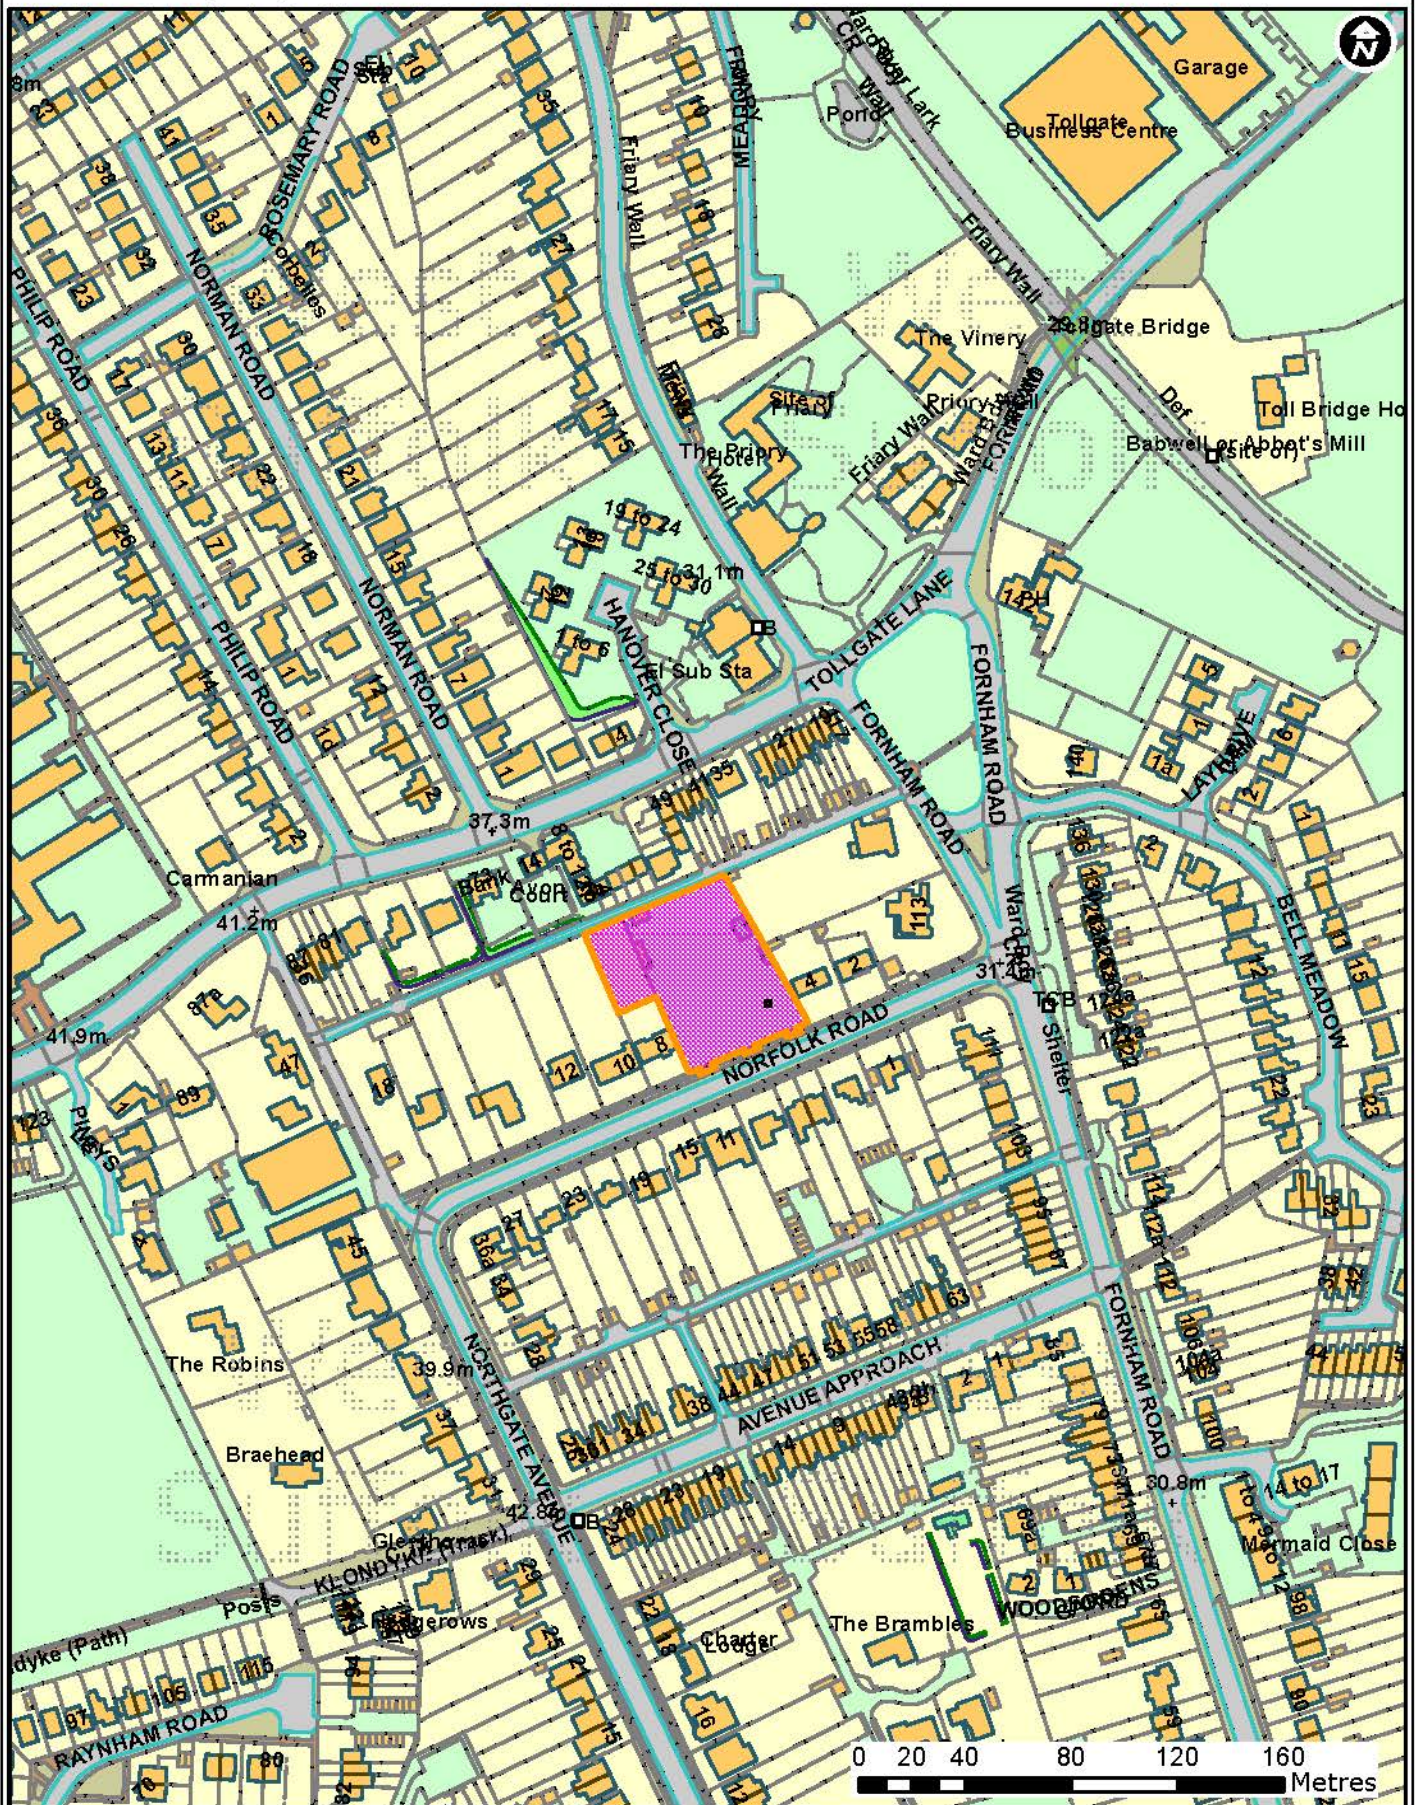

# DC/15/2245/ful

Norfolk Road, Bury St Edmunds

Forest Heath • St Edmundsbury

**West Suffolk**  
working together

© Crown Copyright and database rights 2015 Ordnance Survey 100019675/100023282. You are not permitted to copy, sub-license, distribute or sell any of this data to third parties in any form. Use of this data is subject to terms and conditions. See [www.westsuffolk.gov.uk/disclaimer.cfm](http://www.westsuffolk.gov.uk/disclaimer.cfm).

**Scale: 1:2,850**  
**Date: 13/07/2016**